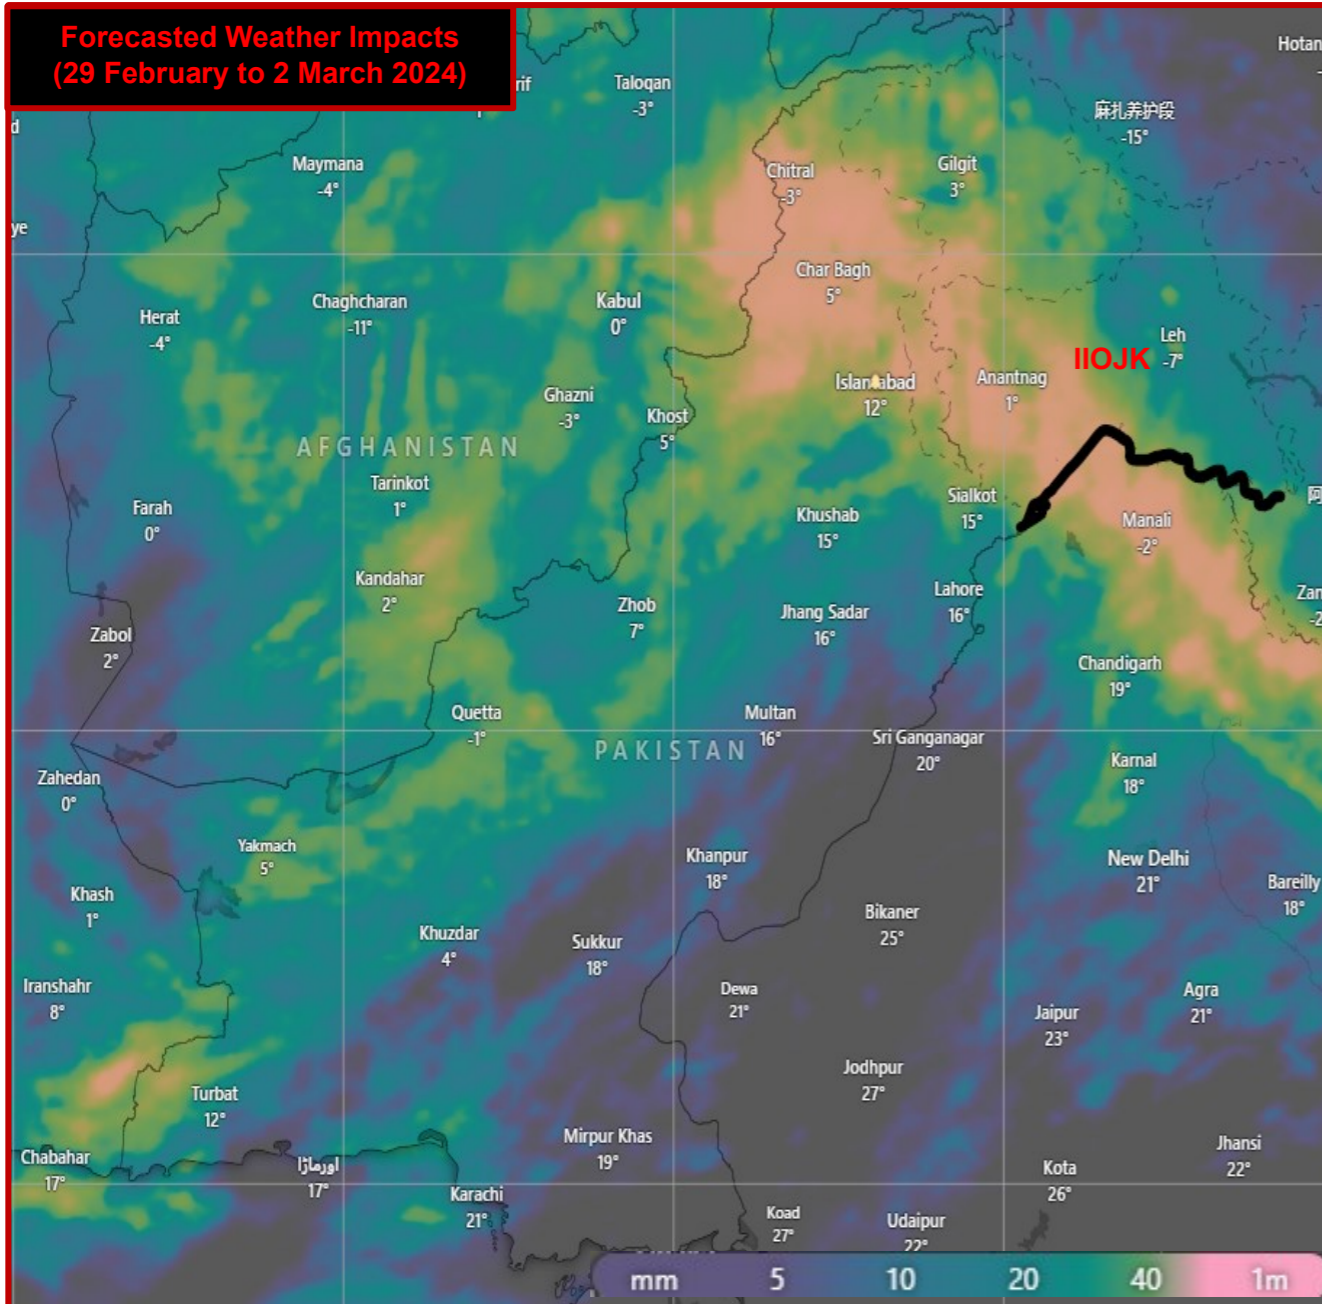

# NDMA – Special Weather Update for 29 February to 2 March 2024

## Forecasted Impacts (29 February to 2 March 2024)

- **Widespread Heavy Rainfall / Thunderstorms / Windstorms** with chances of **Hailstorms**
  - **Flash flooding** in local nullahs and waterways of Balochistan, Khyber Pakhtunkhwa, Murree, Galiyat, Islamabad and Rawalpindi.
  - **Urban flooding** in vulnerable cities such as Gwadar, Karachi, Hyderabad, Rawalpindi, Peshawar, Mardan, Islamabad, Multan, Sialkot, Narowal and Lahore
  - **Landslides / mudslides** in vulnerable hilly / mountainous areas of Balochistan, Khyber Pakhtunkhwa, Gilgit Baltistan and State of AJ&K.
- **Snowfall** over the Hills and Mountains
  - May lead to **temporary road blockages / closures** of national, regional and local linkages.
- **Temperatures are likely to drop significantly** across the country, especially in Balochistan, Khyber Pakhtunkhwa, Gilgit Baltistan and State of AJ&K.
- Likelihood of **disruption to essential utility services** in vulnerable / at-risk areas of the country.

### • 2 March – 1230 hrs to 2330 hours

- **Khyber Pakhtunkhwa.** Districts Dera Ismail Khan, South Waziristan, North Waziristan, Tank, Bannu, Lakki Marwat, Hangu, Karak, Kohat, Kurram, Orakzai, Khyber, Mohmand, Peshawar, Charsadda, Bajaur, Lower Dir, Upper Dir, Lower Chitral, Upper Chitral, Malakand, Swat, Shangla, Torghar, Swabi, Mardan, Nowshera, Haripur, Abbottabad, Galiyat, Battagram, Kolai-Palas, Mansehra, Lower Kohistan and Upper Kohistan.
- **Punjab.** Districts Faisalabad, Lahore, Narowal, Sheikhpura, Sialkot, Gujranwala, Gujarat, Jhelum, Chakwal, Talagang, Mianwali, Rawalpindi and Murree.
- **Gilgit Baltistan.** Districts Ghizer, Hunza, Astore, Diamer, Skardu, Gilgit, Ghanche and Shigar.
- **State of AJ&K.** Districts Neelum, Muzaffarabad, Rawalakot, Poonch, Bagh, Mirpur, Kotli, Hattian, Haveli and Bhimber.